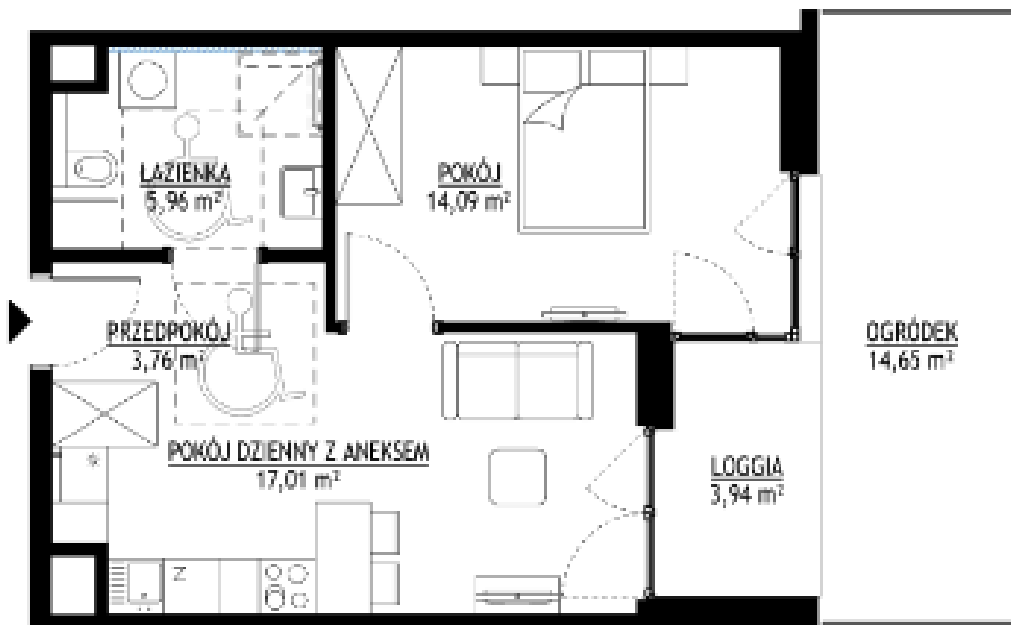

LP
16

LIPSKA STREET

M77

SURFACE 40,82 m²

FLOOR Ground floor

CENA 632 710 zł