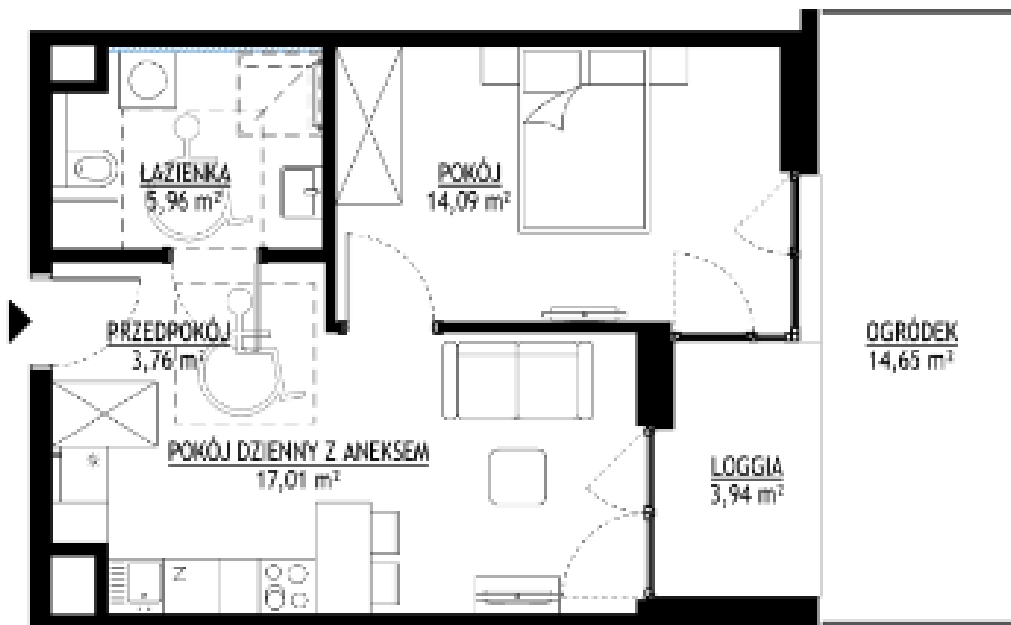

LP  
16

LIPSKA STREET

M77

SURFACE 40,82 m<sup>2</sup>

FLOOR Ground floor

CENA 620 464 zł