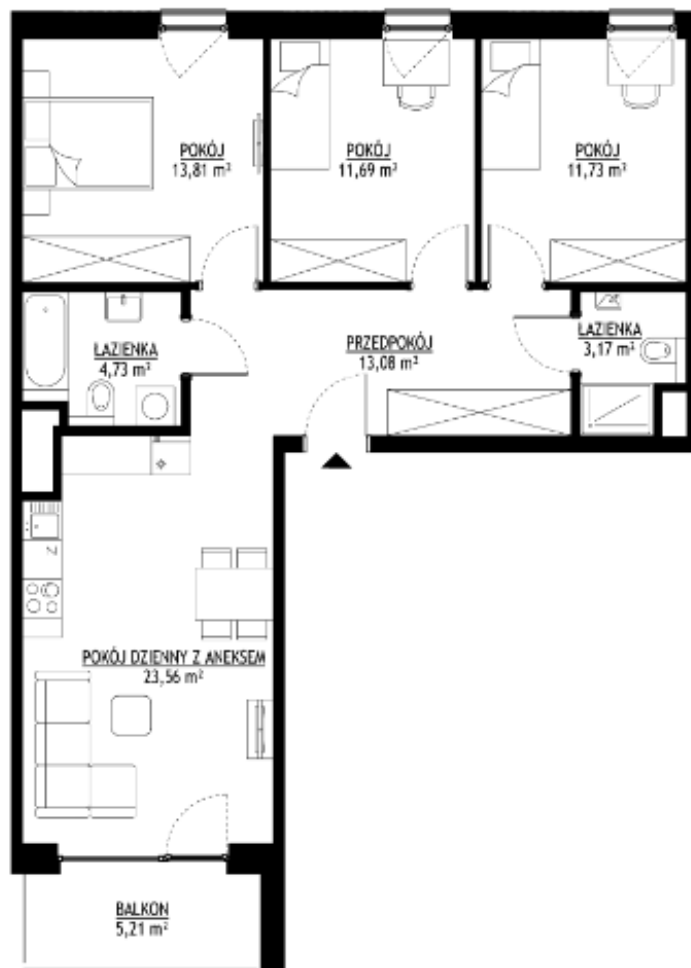

LP
16

LIPSKA STREET

M24

SURFACE 81,77 m²

FLOOR I

CENA 973 063 zł