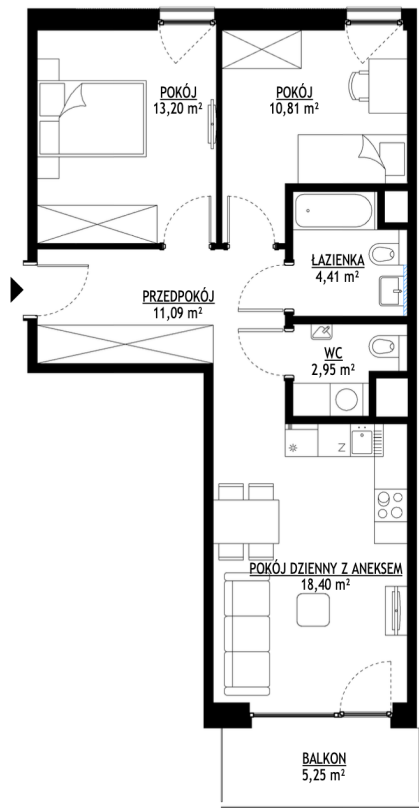

LP
16

LIPSKA STREET

M7

SURFACE	60,86 m ²
FLOOR	II
CENA	821 610 zł