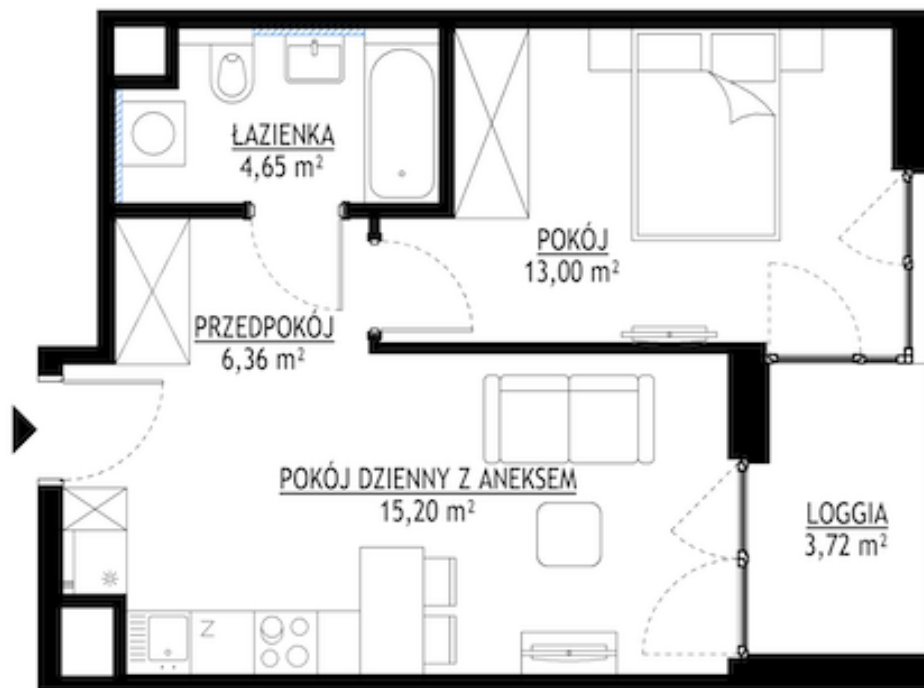

LP
16

LIPSKA STREET

M101

SURFACE 39,21 m²

FLOOR III

CENA 623 439 zł